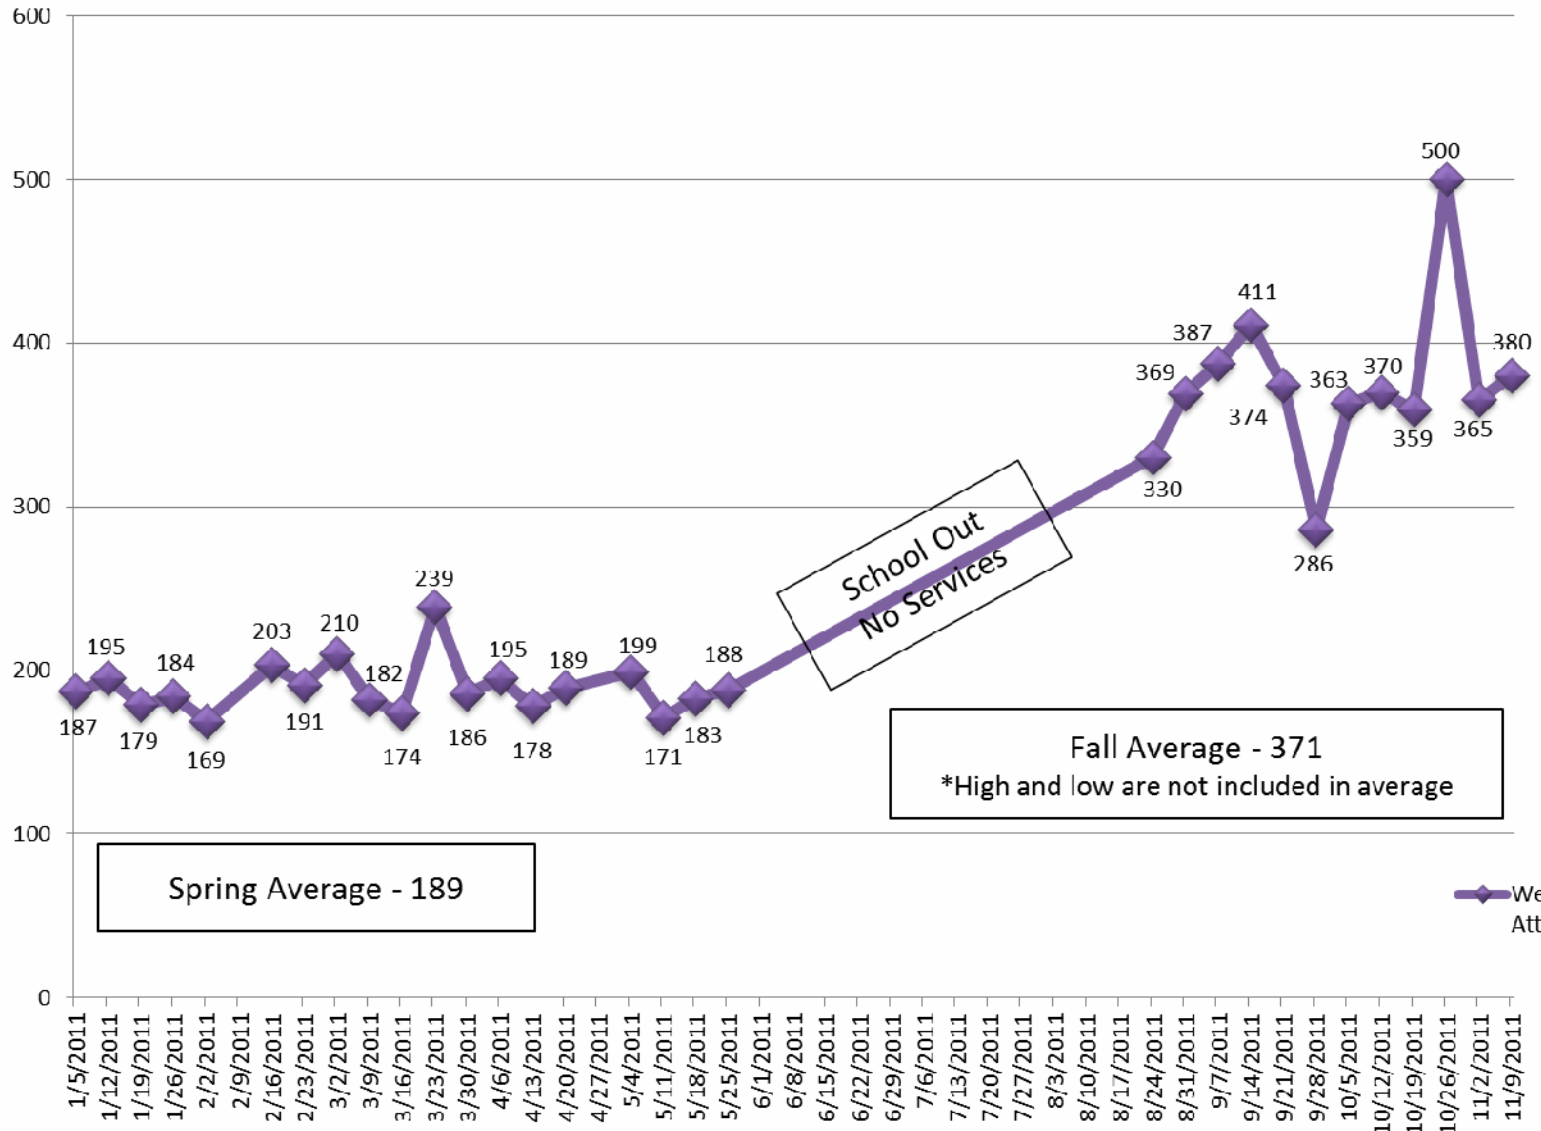

Student Refuge 2011

Spring Average - 189

School Out
No Services

Fall Average - 371
*High and low are not included in average

Weekly Attendance

Cavern & Main Worship Monthly Averages 2009-2012