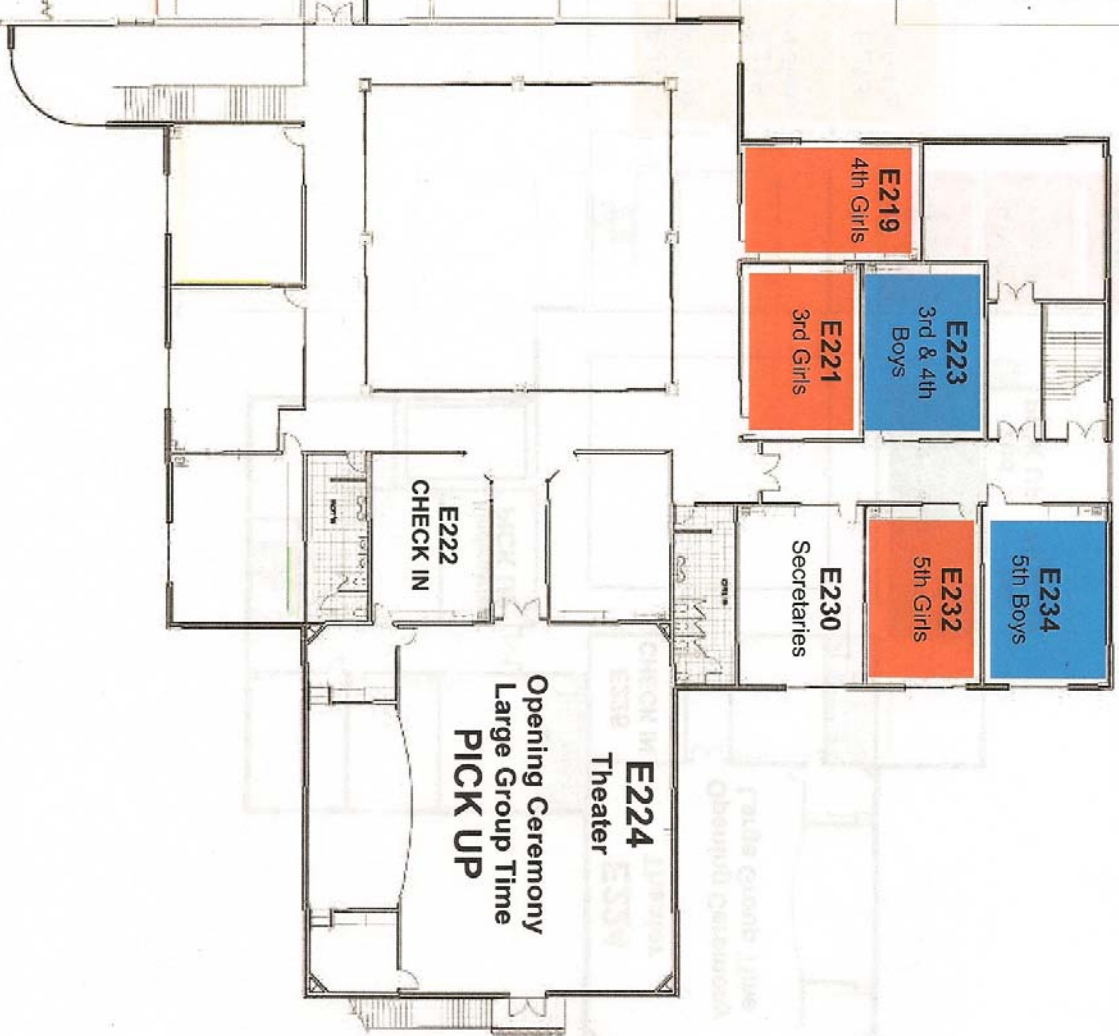

**Third Grade
Fourth Grade
Fifth Grade**

Check-In
TK's Place
E222

**Opening
Ceremony**
TK's Place
Worship Theater

Handbook Time
TK's Place
2nd Floor Classrooms

Game Time
Trinity Center
South Gym

Large Group
TK's Place
Worship Theater

Dismissal
TK's Place
Worship Theater

6:55-7:00 pm

6:30-6:55 pm

6:05-6:30 pm

5:40-6:05 pm

5:30-5:40 pm

5:15-5:30 pm

Second Floor, TK's Place

Second Floor, TK's Place